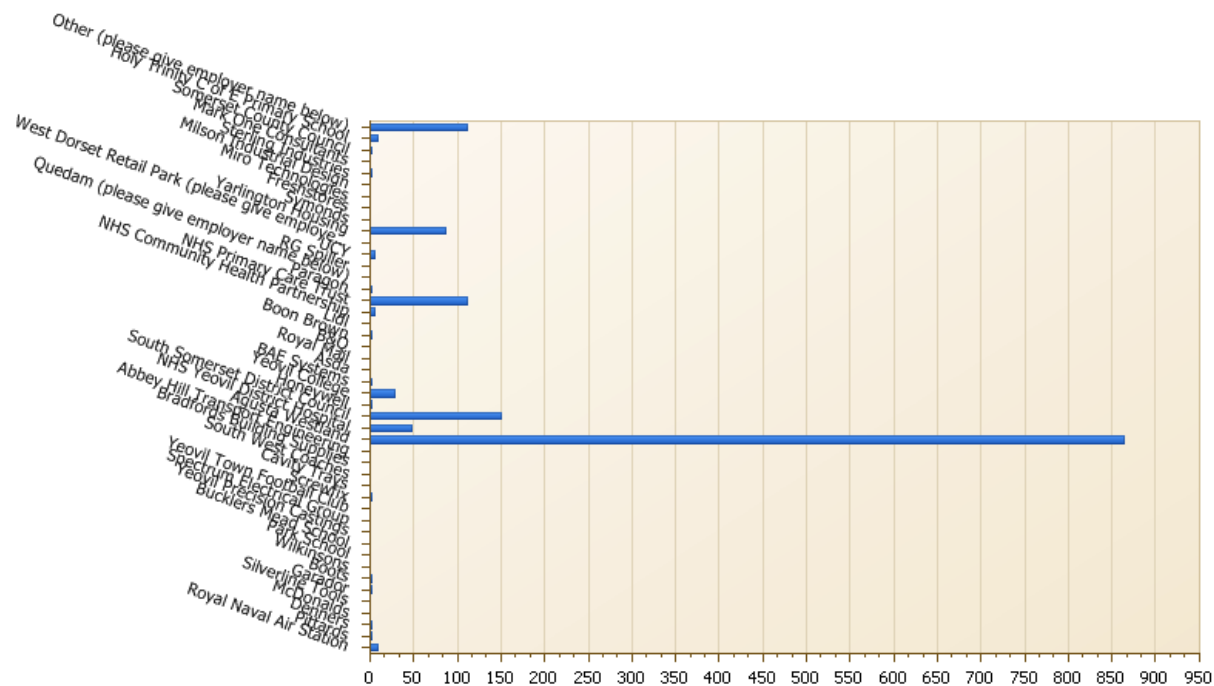

Minehead	0	0%
Shepton Mallet	0	0%
Somerton	2	0.1%
South Petherton	3	0.2%
Street	0	0%
Taunton	0	0%
Watchet	0	0%
Wellington	0	0%
Wells	0	0%
Williton	0	0%
Wincanton	2	0.1%
Yeovil	1416	90.5%
Bath & NE Somerset	1	0.1%
Bristol	0	0%
Cornwall	0	0%
Devon	0	0%
Dorset	8	0.5%
North Somerset	0	0%
South Gloucestershire	0	0%
Wiltshire	0	0%
Other	2	0.1%

**5.4. What businesses do people work at?**

**5.4.1. P7Q1 – Employer name**

*Where has your usual workplace been?*

Question type: Multiple choice

Number of responses: 1441

Number of respondents: 1564

Answer	Count	Percent answer
Royal Naval Air Station	9	0.6%
Pittards	1	0.1%